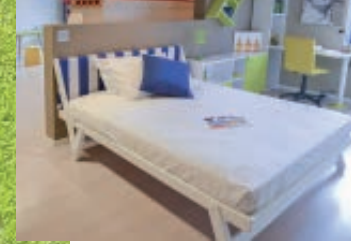

ARMADIO GRAFIK
CACCARO -20%
~~3121 €~~
2490 €

POLTRONA CONSUELO
ALBERTA + POUF -50%
~~1021 €~~
510 €

CAMERETTA GIOIA
ITB -55%
~~5450 €~~
2450 €

CAMERETTA
DOIMO CITY LINE -35%
~~4517 €~~
2930 €

ARMADIO - CRISTALLIERA
CACCARO -50%
~~3560 €~~ **1780 €**
~~3775 €~~ **1885 €**

LIBRERIA QUICK
DOIMO CITY LINE -50%
~~3008 €~~
1500 €

CAMERA ARCADIA
COLOMBINI -35%
~~5563 €~~
3590 €

CAMERA TARGET
COLOMBINI -20%
~~1695 €~~
1350 €

POLTRONA ROSA
DE ANGELI -40%
~~1180 €~~
700 €

SOGGIORNO ABOUT DAY
NOVAMOBILI -50%
~~3008 €~~
1500 €

CAMERETTA TARGET
COLOMBINI -22%
~~1398 €~~
1090 €

LETTO COCCOLO
CACCARO -40%
~~2764 €~~
1650 €

DIVANO FUNNY
DE ANGELI -50%
~~2290 €~~
1145 €

SOGGIORNO LAMPO
SAN GIACOMO -35%
~~2917 €~~
1890 €

CAMERETTA GOLF
COLOMBINI -40%
~~2023 €~~
1215 €

LETTO NOCTIS
TOLO' -40%
~~1605 €~~
960 €

DIVANO JOY
EXCÒ SOFÀ -50%
~~5170 €~~
2068 €

SOGGIORNO LAMPO
SAN GIACOMO -35%
~~3936 €~~
2550 €

CAMERETTA GOLF
COLOMBINI -50%
~~3296 €~~
1980 €

CAMERETTA GOLF
COLOMBINI -35%
~~2550 €~~
1650 €

È PRIMAVERA E GLI SCONTI VOLANO

SCONTI DEL -20% -30% -35% -40% -50% -70%!