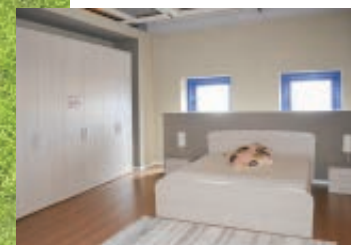

ARMADIO GRAFIK
CACCARO -20%
~~3121 €~~
2490 €

POLTRONA CONSUELO
ALBERTA + POUF -50%
~~1021 €~~
510 €

CAMERETTA GIOIA
ITB -55%
~~5450 €~~
2450 €

CAMERETTA
DOIMO CITY LINE -35%
~~4517 €~~
2930 €

ARMADIO - CRISTALLIERA
CACCARO -50%
~~3560 €~~ **1780 €**
~~3775 €~~ **1885 €**

LIBRERIA QUICK
DOIMO CITY LINE -50%
~~3008 €~~
1500 €

CAMERA ARCADIA
COLOMBINI -35%
~~5563 €~~
3590 €

CAMERA TARGET
COLOMBINI -20%
~~1695 €~~
1350 €

POLTRONA ROSA
DE ANGELI -40%
~~1180 €~~
700 €

SOGGIORNO ABOUT DAY
NOVAMOBILI -50%
~~3008 €~~
1500 €

CAMERETTA TARGET
COLOMBINI -22%
~~1398 €~~
1090 €

LETTO COCCOLO
CACCARO -40%
~~2764 €~~
1650 €

DIVANO FUNNY
DE ANGELI -50%
~~2290 €~~
1145 €

SOGGIORNO LAMPO
SAN GIACOMO -35%
~~2917 €~~
1890 €

CAMERETTA GOLF
COLOMBINI -40%
~~2023 €~~
1215 €

LETTO NOCTIS
TOLO' -40%
~~1605 €~~
960 €

DIVANO JOY
EXCÒ SOFÀ -50%
~~5170 €~~
2068 €

SOGGIORNO LAMPO
SAN GIACOMO -35%
~~3936 €~~
2550 €

CAMERETTA GOLF
COLOMBINI -50%
~~3296 €~~
1980 €

CAMERETTA GOLF
COLOMBINI -35%
~~2550 €~~
1650 €

È PRIMAVERA E GLI SCONTI VOLANO

SCONTI DEL -20% -30% -35% -40% -50% -70%!