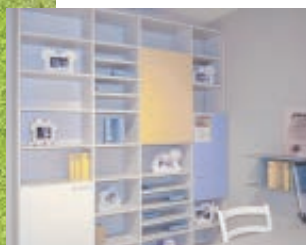

ARMADIO GRAFIK
CACCARO -20%
~~3121 €~~
2490 €

POLTRONA CONSUELO
ALBERTA + POUF -50%
~~1021 €~~
510 €

CAMERETTA GIOIA
ITB -55%
~~5450 €~~
2450 €

CAMERETTA
DOIMO CITY LINE -35%
~~4517 €~~
2930 €

ARMADIO - CRISTALLIERA
CACCARO -50%
~~3560 €~~ **1780 €**
~~3775 €~~ **1885 €**

LIBRERIA QUICK
DOIMO CITY LINE -50%
~~3008 €~~
1500 €

CAMERA ARCADIA
COLOMBINI -35%
~~5563 €~~
3590 €

CAMERA TARGET
COLOMBINI -20%
~~1695 €~~
1350 €

POLTRONA ROSA
DE ANGELI -40%
~~1180 €~~
700 €

SOGGIORNO ABOUT DAY
NOVAMOBILI -50%
~~3008 €~~
1500 €

CAMERETTA TARGET
COLOMBINI -22%
~~1398 €~~
1090 €

LETTO COCCOLO
CACCARO -40%
~~2764 €~~
1650 €

DIVANO FUNNY
DE ANGELI -50%
~~2290 €~~
1145 €

SOGGIORNO LAMPO
SAN GIACOMO -35%
~~2917 €~~
1890 €

CAMERETTA GOLF
COLOMBINI -40%
~~2023 €~~
1215 €

LETTO NOCTIS
TOLO' -40%
~~1605 €~~
960 €

DIVANO JOY
EXCÒ SOFÀ -50%
~~5170 €~~
2068 €

SOGGIORNO LAMPO
SAN GIACOMO -35%
~~3936 €~~
2550 €

CAMERETTA GOLF
COLOMBINI -50%
~~3296 €~~
1980 €

CAMERETTA GOLF
COLOMBINI -35%
~~2550 €~~
1650 €

È PRIMAVERA E GLI SCONTI VOLANO

SCONTI DEL -20% -30% -35% -40% -50% -70%!