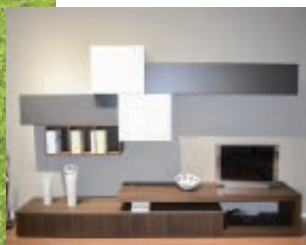

ARMADIO GRAFIK
CACCARO -20%
~~3121 €~~
2490 €

POLTRONA CONSUELO
ALBERTA + POUF -50%
~~1021 €~~
510 €

CAMERETTA GIOIA
ITB -55%
~~5450 €~~
2450 €

CAMERETTA
DOIMO CITY LINE -35%
~~4517 €~~
2930 €

ARMADIO - CRISTALLIERA
CACCARO -50%
~~3560 €~~ **1780 €**
~~3775 €~~ **1885 €**

LIBRERIA QUICK
DOIMO CITY LINE -50%
~~3008 €~~
1500 €

CAMERA ARCADIA
COLOMBINI -35%
~~5563 €~~
3590 €

CAMERA TARGET
COLOMBINI -20%
~~1695 €~~
1350 €

POLTRONA ROSA
DE ANGELI -40%
~~1180 €~~
700 €

SOGGIORNO ABOUT DAY
NOVAMOBILI -50%
~~3008 €~~
1500 €

CAMERETTA TARGET
COLOMBINI -22%
~~1398 €~~
1090 €

LETTO COCCOLO
CACCARO -40%
~~2764 €~~
1650 €

DIVANO FUNNY
DE ANGELI -50%
~~2290 €~~
1145 €

SOGGIORNO LAMPO
SAN GIACOMO -35%
~~2917 €~~
1890 €

CAMERETTA GOLF
COLOMBINI -40%
~~2023 €~~
1215 €

LETTO NOCTIS
TOLO' -40%
~~1605 €~~
960 €

DIVANO JOY
EXCÒ SOFÀ -50%
~~5170 €~~
2068 €

SOGGIORNO LAMPO
SAN GIACOMO -35%
~~3936 €~~
2550 €

CAMERETTA GOLF
COLOMBINI -50%
~~3296 €~~
1980 €

CAMERETTA GOLF
COLOMBINI -35%
~~2550 €~~
1650 €

È PRIMAVERA E GLI SCONTI VOLANO

SCONTI DEL -20% -30% -35% -40% -50% -70%!