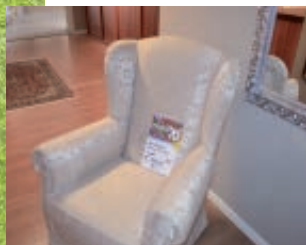

LIBRERIA QUICK
DOIMO CITY LINE -50%
~~3008 €~~
1500 €

CAMERA ARCADIA
COLOMBINI -35%
~~5563 €~~
3590 €

CAMERA TARGET
COLOMBINI -20%
~~1695 €~~
1350 €

POLTRONA ROSA
DE ANGELI -40%
~~1180 €~~
700 €

SOGGIORNO ABOUT DAY
NOVAMOBILI -50%
~~3008 €~~
1500 €

CAMERETTA TARGET
COLOMBINI -22%
~~1398 €~~
1090 €

LETTO COCCOLO
CACCARO -40%
~~2764 €~~
1650 €

DIVANO FUNNY
DE ANGELI -50%
~~2290 €~~
1145 €

SOGGIORNO LAMPO
SAN GIACOMO -35%
~~2917 €~~
1890 €

CAMERETTA GOLF
COLOMBINI -40%
~~2023 €~~
1215 €